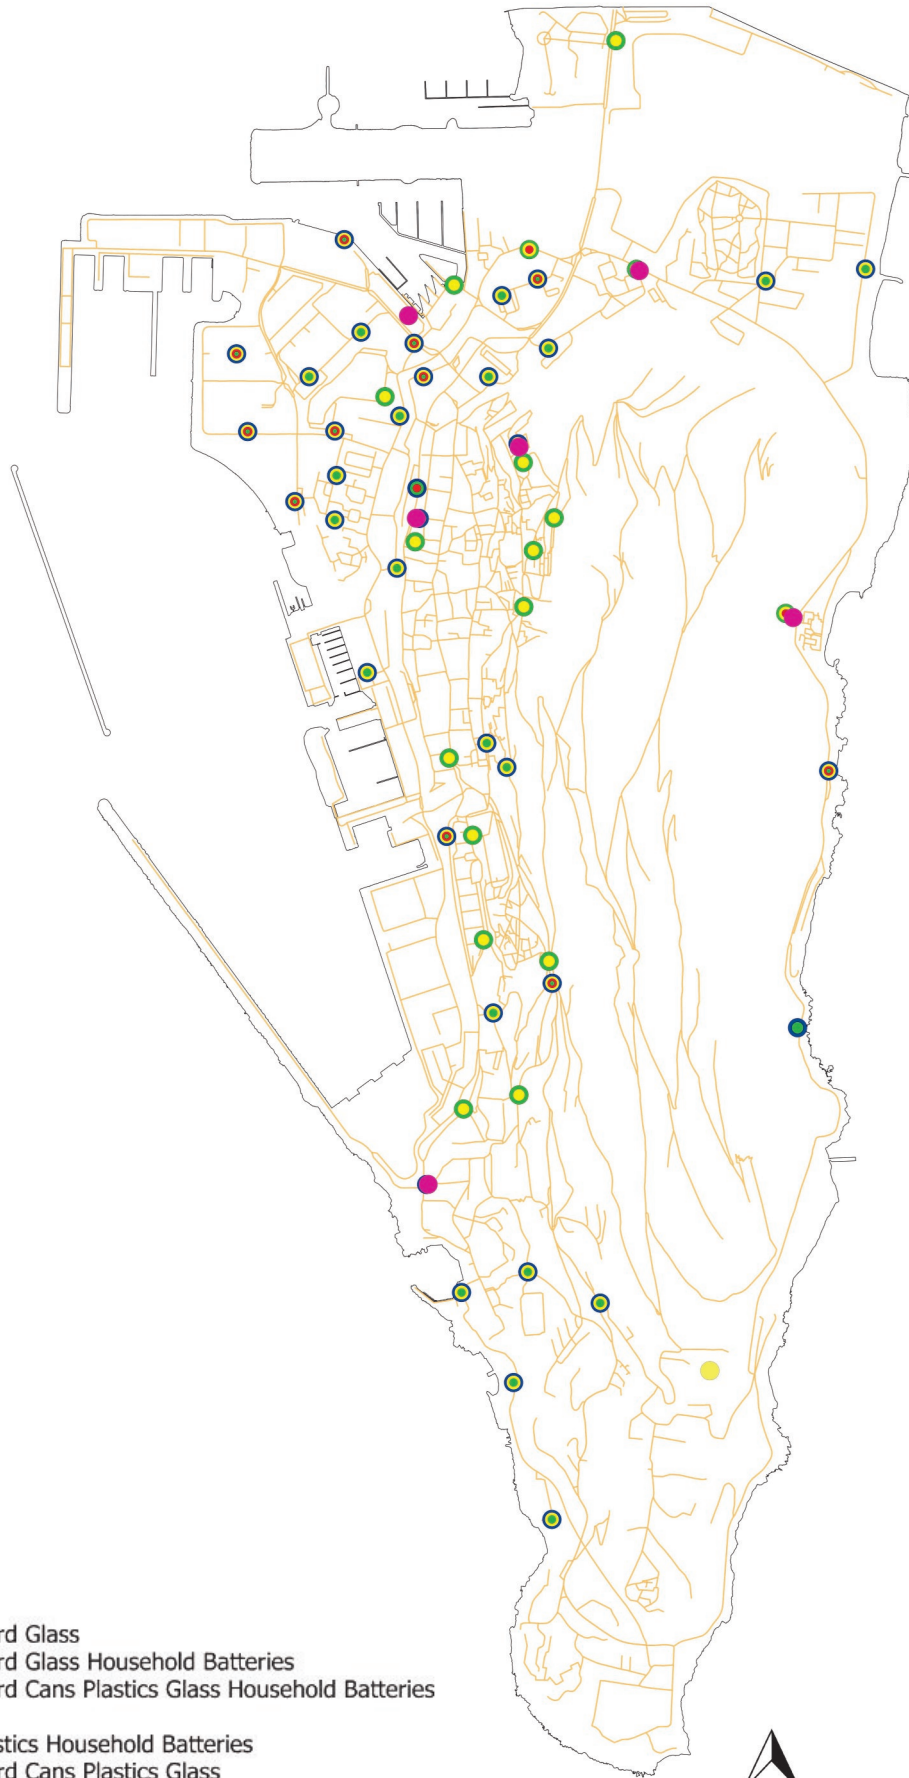

Recycling Bin Locations

Map Legend

Recycle_Bins

- Paper Cardboard Glass
- Paper Cardboard Glass Household Batteries
- Paper Cardboard Cans Plastics Glass Household Batteries
- Cans Plastics
- Glass Cans Plastics Household Batteries
- Paper Cardboard Cans Plastics Glass
- Glass Cans Plastics
- WEEE